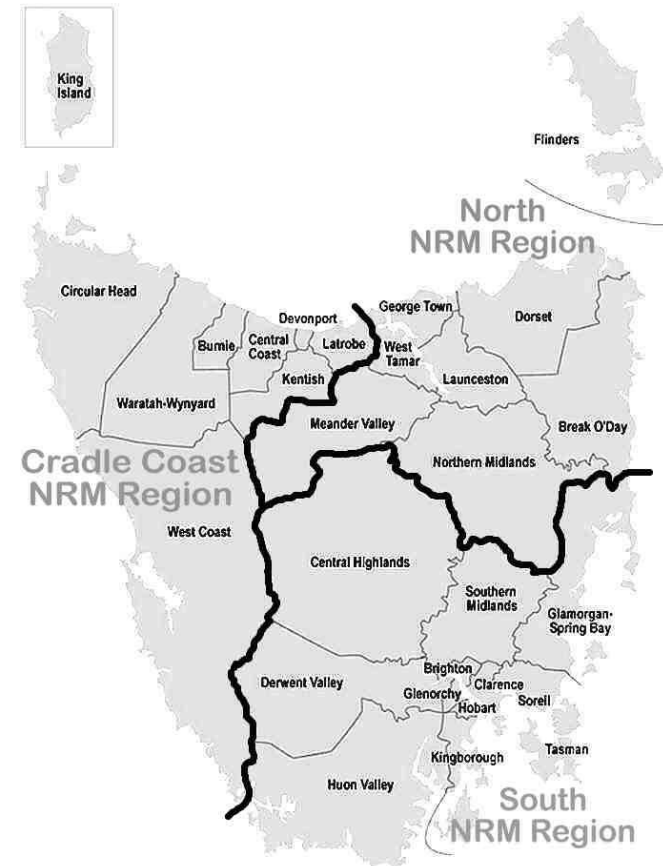

## community 'care' group directory

Jun-2009

*Compiled by the Tasmanian Landcare Association:  
Linking Landcare, Bushcare, Coastcare, Waterwatch and 'Friends of' Groups*

Groups are listed in alphabetical order by municipality and then by group name.